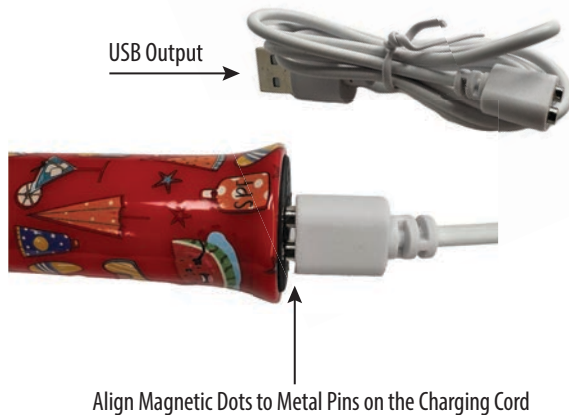

Charging

Connect the USB plug into a power source and align the other end of the charging cord with the toy's 2 magnetic charging pins, located at the base of the toy. Light flashes in the power button while charging and will glow steady when fully charged. It's recommended not to overcharge for prolonged periods of time. Remove cord prior to operating. Battery life depends on frequency and speed of use.

We recommend fully charging your product once every 2 months. Only use the cord supplied with this product or an Athena's authorized replacement cord.

Charge Time: 90 minutes

Run Time: 120 minutes